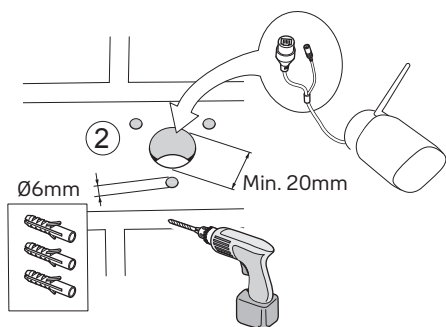

i**i**

(GB) Declaration of Conformity - (DE) EU Konformitätserklärung / (FR) Declaration UE de Conformité / (ES) Declaración UE de conformidad / (IT) Dichiarazione UE di Conformità

GB: Hereby, ASSA ABLOY Opening Solutions Poland S.A., Ul. Magazynowa 4, 64-100 Leszno, Poland declares that the radio equipment type Yale Outdoor Pro Wi-Fi Camera 4MP - SV-DB4MX-B is in compliance with Directive 2014/53/EU. The full text of the EU declaration of conformity is available at the following internet address: www.yalehome.com/doc