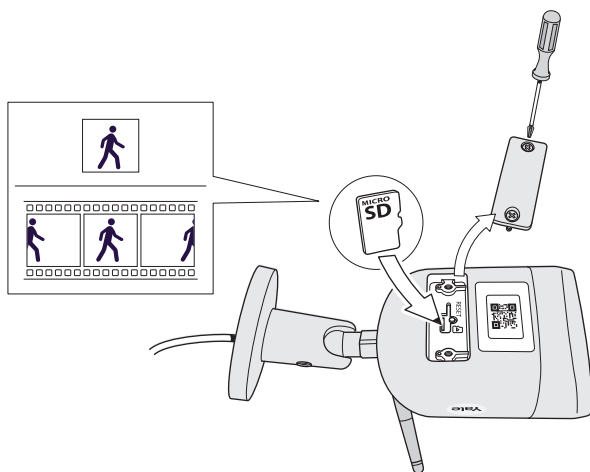

3

⚡ 110 - 240V AC

4 App

①

②

③

④

⑤

i**i**

(GB) Declaration of Conformity - (DE) EU Konformitätserklärung / (FR) Declaration UE de Conformité / (ES) Declaración UE de conformidad / (IT) Dichiarazione UE di Conformità

GB: Hereby, ASSA ABLOY Opening Solutions Poland S.A., Ul. Magazynowa 4, 64-100 Leszno, Poland declares that the radio equipment type Yale Outdoor Pro Wi-Fi Camera 4MP - SV-DB4MX-B is in compliance with Directive 2014/53/EU. The full text of the EU declaration of conformity is available at the following internet address: www.yalehome.com/doc