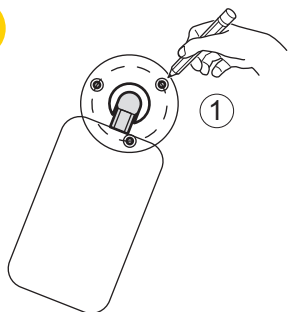

i**i**

(GB) Declaration of Conformity - (DE) EU Konformitätserklärung / (FR) Declaration UE de Conformité / (ES) Declaración UE de conformidad / (IT) Dichiarazione UE di Conformità

GB: Hereby, ASSA ABLOY Opening Solutions Poland S.A., Ul. Magazynowa 4, 64-100 Leszno, Poland declares that the radio equipment type Yale Outdoor Pro Wi-Fi Camera 4MP - SV-DB4MX-B is in compliance with Directive 2014/53/EU. The full text of the EU declaration of conformity is available at the following internet address: www.yalehome.com/doc