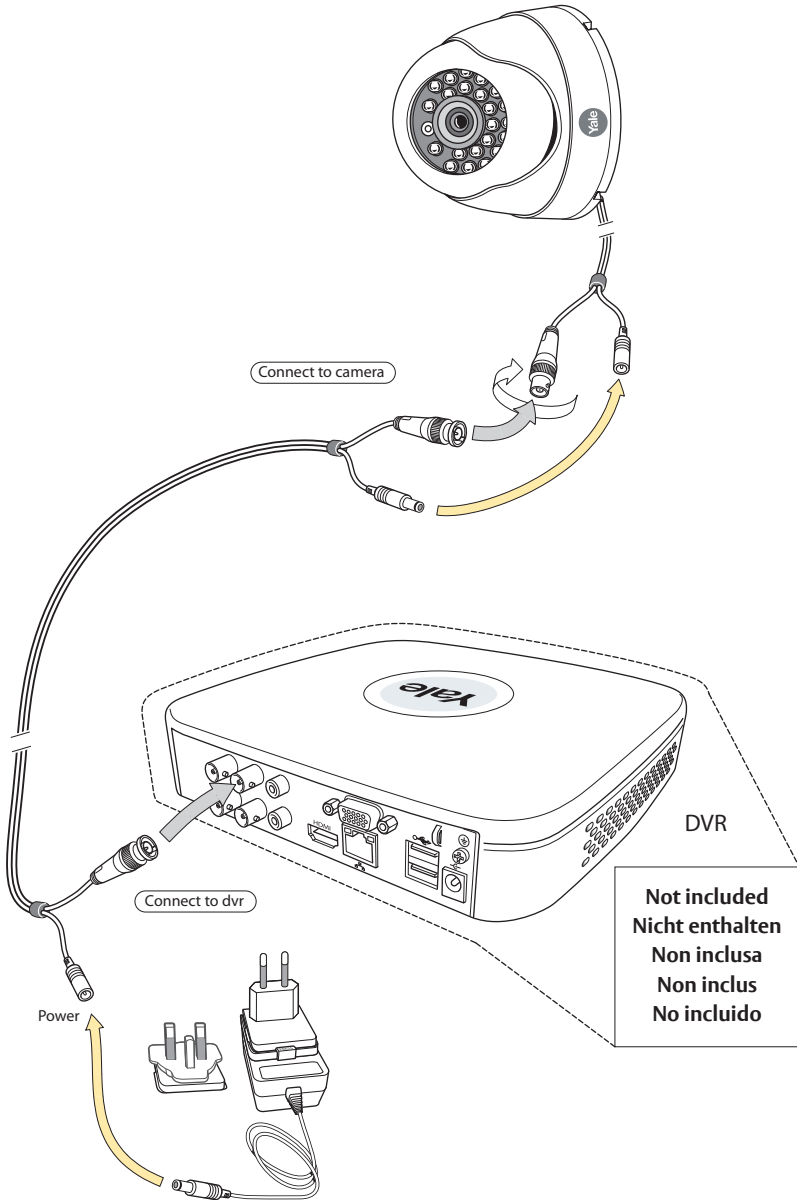

CCTV Dome Camera

SV-ADFX-W
SV-AD4MX-W

Manual

CCTV Kamera
CCTV de interior
Camera CCTV
Caméra CCTV

Part of ASSA ABLOY

DC 12V

DVR cable

18m

110 - 240 V AC

12V DC

EU

UK

1

2

3

4