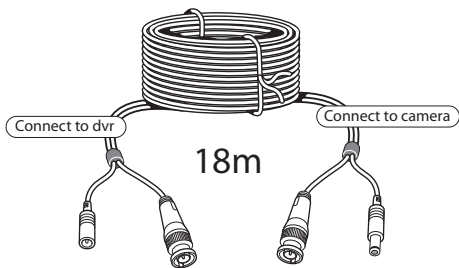

CCTV Dome Camera

SV-ADFX-W
SV-AD4MX-W

Manual

CCTV Kamera
CCTV de interior
Camera CCTV
Caméra CCTV

Part of ASSA ABLOY

DC 12V

DVR cable

18m