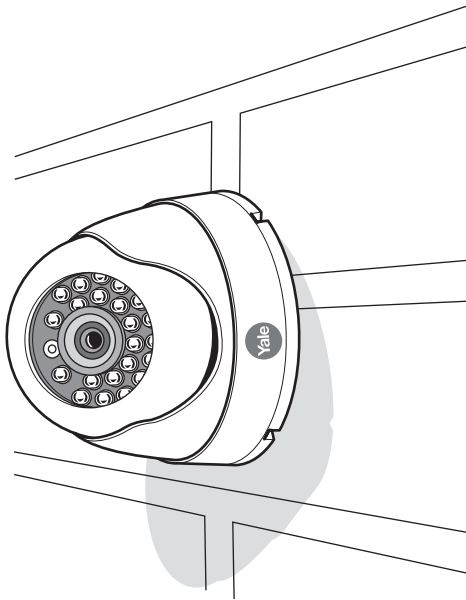

CCTV Dome Camera

SV-ADFX-W
SV-AD4MX-W

Manual

CCTV Kamera
CCTV de interior
Camera CCTV
Caméra CCTV

Part of ASSA ABLOY

DC 12V

DVR cable

18m