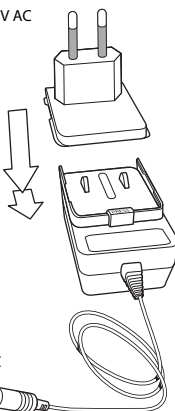

110 - 240 V AC